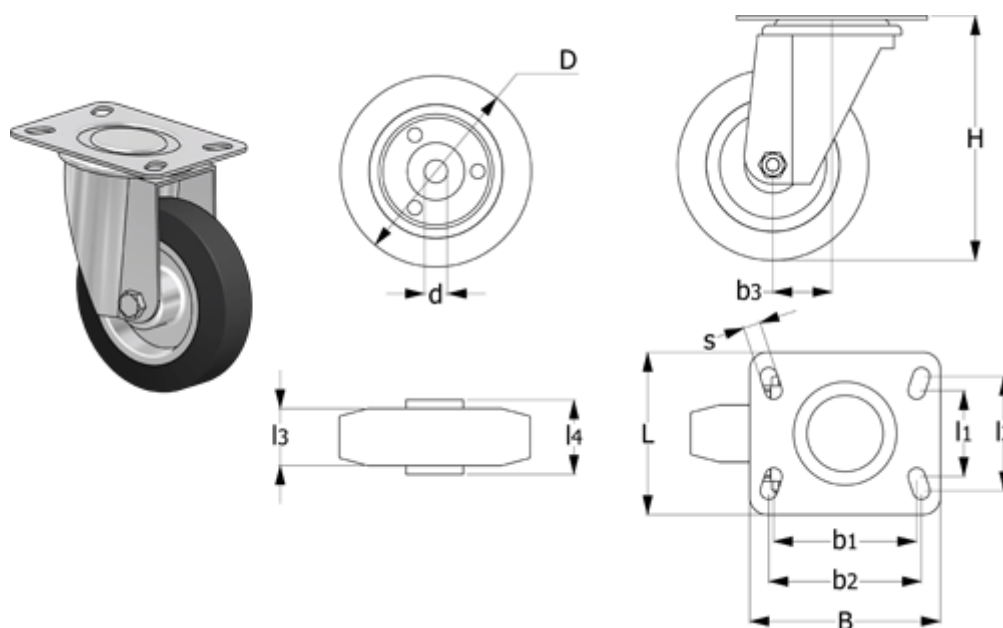

# Data Sheet

Article number: 2314450066

Description: E+G rubber wheel 450066  
RE.E3-150-SBL-N turning plate u/bremse

## Measures

B	= 100	g	= 1400	s	= 9
b1	= 75	H	= 182	Type = RE.E3-150-SBL	
b2	= 80	L	= 85		
b3	= 37	l1	= 45		
Code	= 450066	l2	= 60		
D	= 150	l3	= 40		
d	= 15	l4	= 44		
Dynamic load (N)	= 1700	Rolling resistance (N)	= 1000		